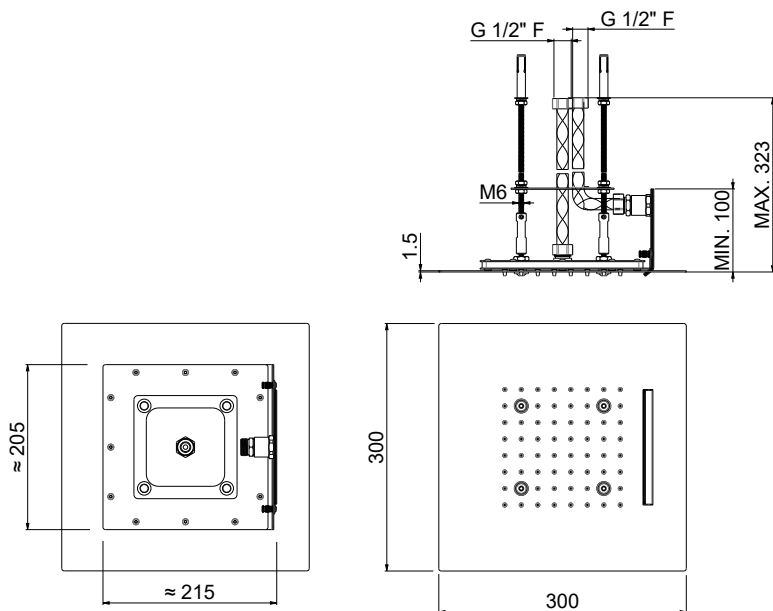

Disegno tecnico

VEMA S.r.l.
Via Novara, 380 - 28021 Borgomanero - No
Tel. +39 0322 912018 - Fax +39 0322 953497
info@vemarubinetterie.it